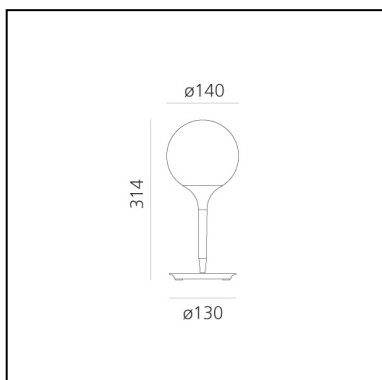

Castore Table 14

Michele De Lucchi
Huub Ubbens

IP20    

LUMINAIRE

- Watt: **4W**
- Voltage: **220V-240V**
- Delivered lumens output: **296lm**
- CCT: **2700K**
- Efficiency: **86%**
- Efficacy: **74.04lm/W**
- CRI: **80**

DESCRIPTION

The spherical diffuser design is enhanced by a removable-fitting and tapering luminous stem, that makes the transition from the strong diffuser light to the blind lamp structure area gentle. Base in zamac, stem in thermoplastic resin, blown glass diffuser.

PRODUCT CODE: 1044110A

FEATURES

- Article Code: **1044110A**
- Colour: **White**
- Installation: **Table**
- Material: **Zamak, polycarbonate, blown glass**
- Series: **Design Collection**
- Environment: **Indoor**
- Area contract: **Hospitality, Retail, Residential**
- Emission: **Diffused**
- design by: **Michele De Lucchi, Huub Ubbens**

DIMENSIONS

- Height: **cm 31.4**
- Diameter: **cm 14**
- Base Diameter: **cm 12.2**
- Glow Wire Test: **850°**

SOURCES NOT INCLUDED

- Category: **LED RETROFIT**
- Number: **1**
- Watt: **4W**
- Socket: **E14**